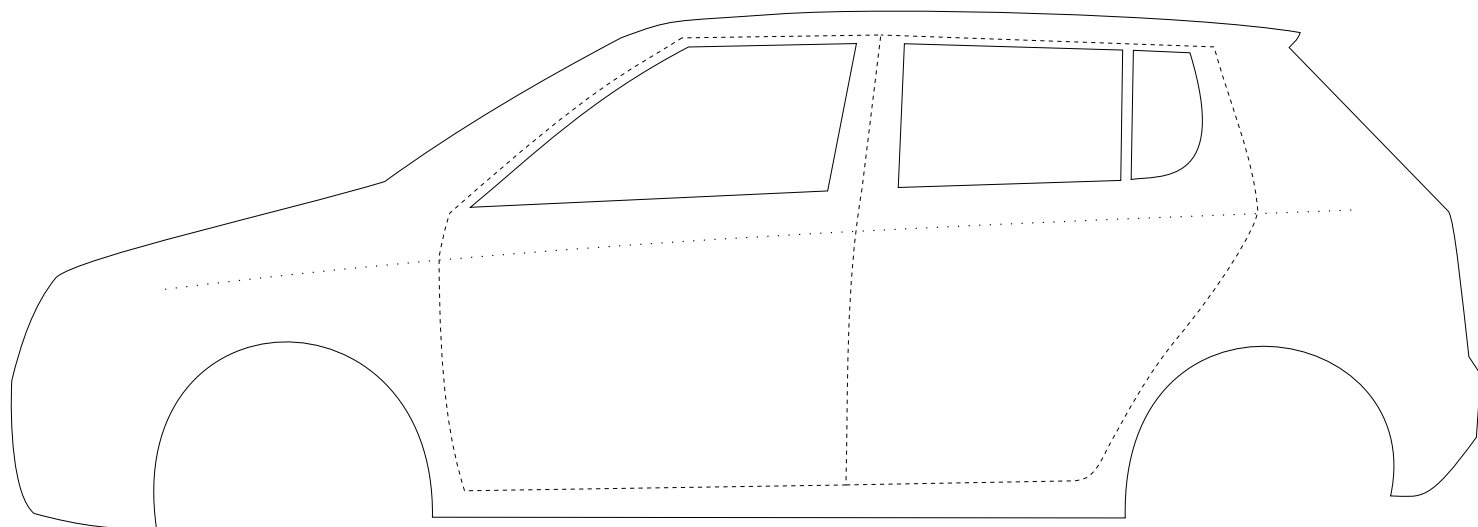

Škoda Fabia (2008)

Side mirror

Steering wheel

	Real	Model
Length	4000 mm	200 mm
Wheelbase	2460 mm	123 mm
Width	1642 mm	82 mm
Height	1498 mm	75 mm